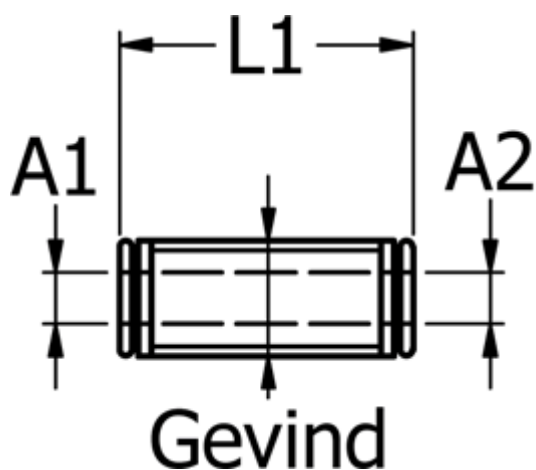

Article number: 586747006

Description: Metal fitting 747.006 - Ø6/Ø6  
Push-in straight connector

## Measures

Ext. hose diameter A1 = 6

Ext. hose diameter A2 = 6

L1 = 33

Thread = M13x1